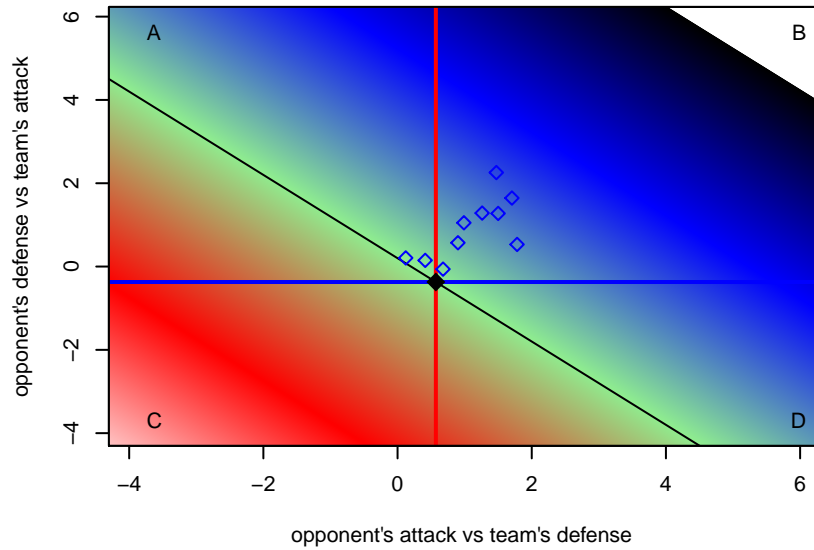

**attack and defense variance (black dot)
relative to other teams
and top 10 in region**

**attack and defense rating
relative to others at age
and all opponents in last 13 months**

**attack and defense rating
relative to others at age
and all opponents in last 13 months**

Performance relative to 13 month average

Performance relative to 13 month average

Distribution of opponents
 Red = Lose zone, Blue = Win zone, Green = Even
 Black line separates win/lose zones

lot. A=Neither has attack advantage, B=Opponent has both attack and defense advantage, C=Opponent has both attack and defense disadvantage, D=Both have