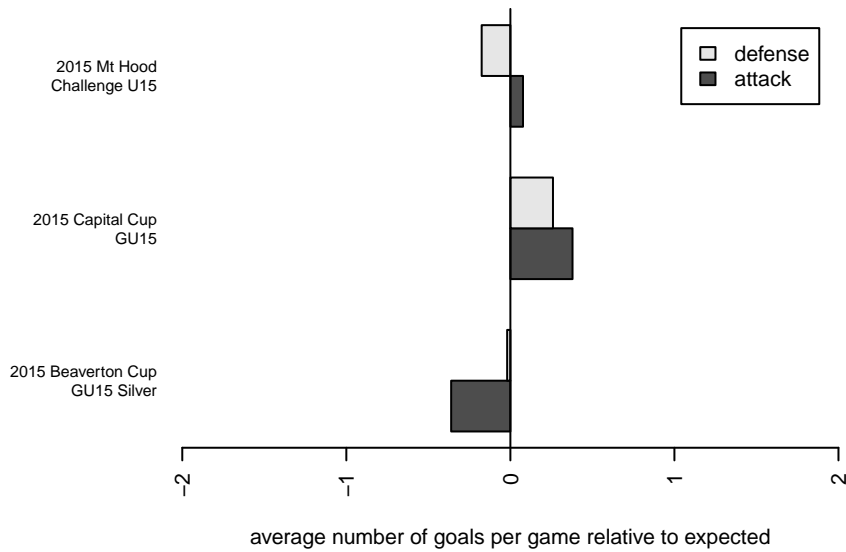

Westside Timbers Mundial TS G00

Westside Timbers
 Beaverton, OR
 G00 total strength=829
 attack=0.69 defense=1.77

alt names used:
 WT G00 Mundial TS
 WT G00 Mundial TS
 WT G00 Mundial TS

Venues played:
 2015 Capital Cup GU15
 2015 Beaverton Cup GU15 Silver
 2015 Mt Hood Challenge U15

**attack and defense variance (black dot)
relative to other teams
and top 10 in region**

**attack and defense rating
relative to others at age
and all opponents in last 13 months**

**attack and defense rating
relative to others at age
and all opponents in last 13 months**

Performance relative to 13 month average

Performance relative to 13 month average

Distribution of opponents
 Red = Lose zone, Blue = Win zone, Green = Even
 Black line separates win/lose zones

lot. A=Neither has attack advantage, B=Opponent has both attack and defense advantage, C=Opponent has both attack and defense disadvantage, D=Both have