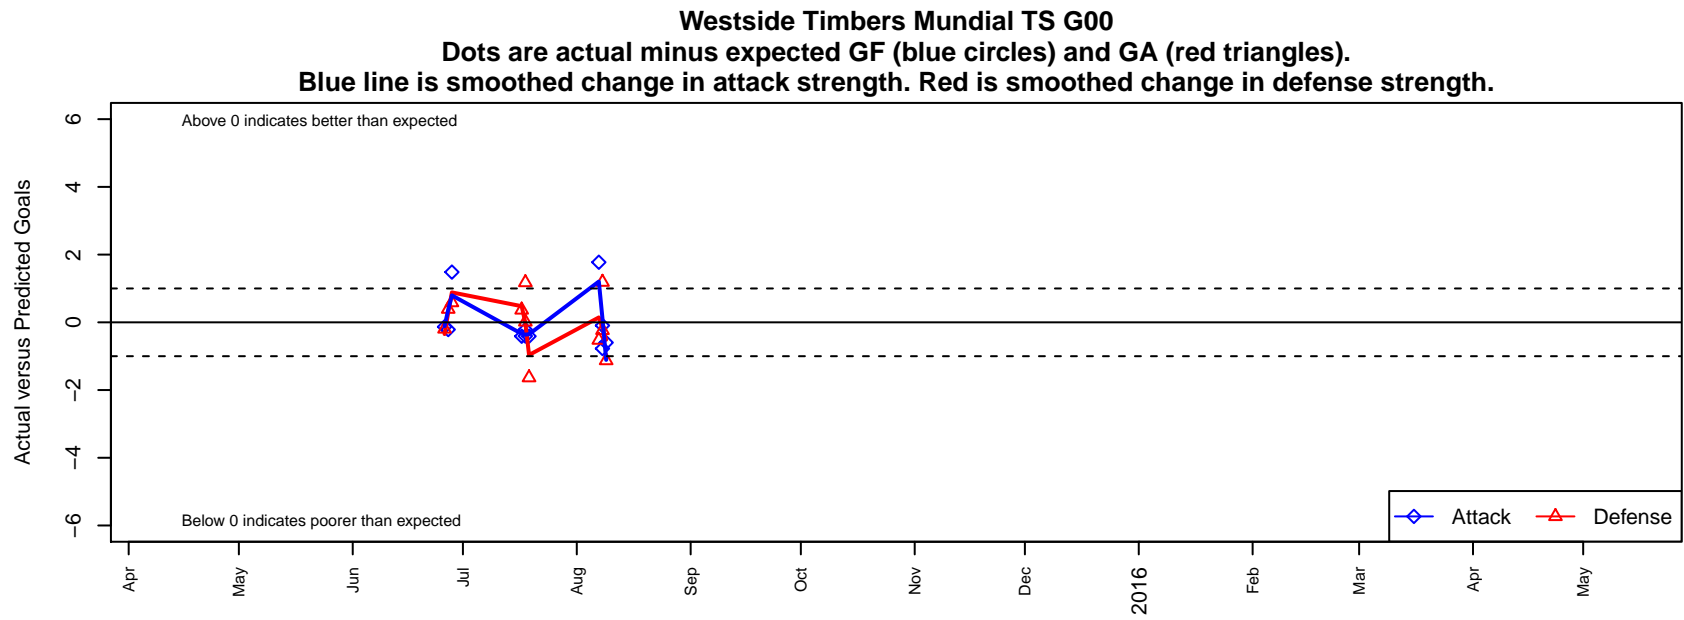

Westside Timbers Mundial TS G00

Westside Timbers
 Beaverton, OR
 G00 total strength=829
 attack=0.69 defense=1.77

alt names used:
 WT G00 Mundial TS
 WT G00 Mundial TS
 WT G00 Mundial TS

Venues played:
 2015 Capital Cup GU15
 2015 Beaverton Cup GU15 Silver
 2015 Mt Hood Challenge U15

**attack and defense variance (black dot)
relative to other teams
and top 10 in region**

**attack and defense rating
relative to others at age
and all opponents in last 13 months**

**attack and defense rating
relative to others at age
and all opponents in last 13 months**

Performance relative to 13 month average

Performance relative to 13 month average

Distribution of opponents
 Red = Lose zone, Blue = Win zone, Green = Even
 Black line separates win/lose zones

lot. A=Neither has attack advantage, B=Opponent has both attack and defense advantage, C=Opponent has both attack and defense disadvantage, D=Both have